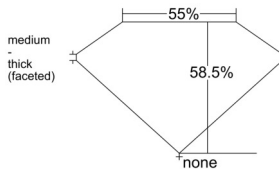

GIA®

FACSIMILE

GIA REPORT 7536665085

Verify this report at GIA.edu

GIA NATURAL DIAMOND DOSSIER®

October 09, 2025
GIA Report Number 7536665085
Shape and Cutting Style ..... Heart Brilliant
Measurements ..... 5.70 x 6.57 x 3.85 mm

GRADING RESULTS

Carat Weight ..... 0.82 carat
Color Grade ..... G
Clarity Grade VVS2

ADDITIONAL GRADING INFORMATION

Polish ..... Excellent
Symmetry ..... Excellent
Fluorescence ..... None
Clarity Characteristics ..... Pinpoint, Cloud
Inscription(s): GIA 7536665085

PROPORTIONS

Profile not to actual proportions

GRADING SCALES

GIA COLOR SCALE		GIA CLARITY SCALE	
COLORLESS	D	VERY VERY SLIGHTLY INCLUDED	FLAWLESS
	E		INTERNALLY FLAWLESS
	F		VVS₁
	G		VVS₂
	H		VS₁
	I		VS₂
	J		SI₁
	K		SI₂
	L		I₁
	M		I₂
NEAR COLORLESS	N	SLIGHTLY INCLUDED	I₃
	O		
	P		
	Q		
FAINT	R		
	S		
	T		
	U		
VERT LIGHT	V		
	W		
	X		
	Y		
LIGHT	Z